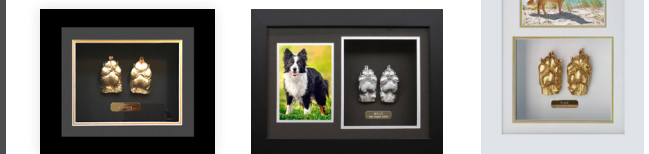

PAW CASTINGS

No Photo: $265.00, With Photo: $295.00

FOR MORE INFO VISIT: www.petangel.com.au/pet-memorial-products

OUR FRIENDLY STAFF WILL ADVISE CORRECT URN SIZE FOR YOUR PET